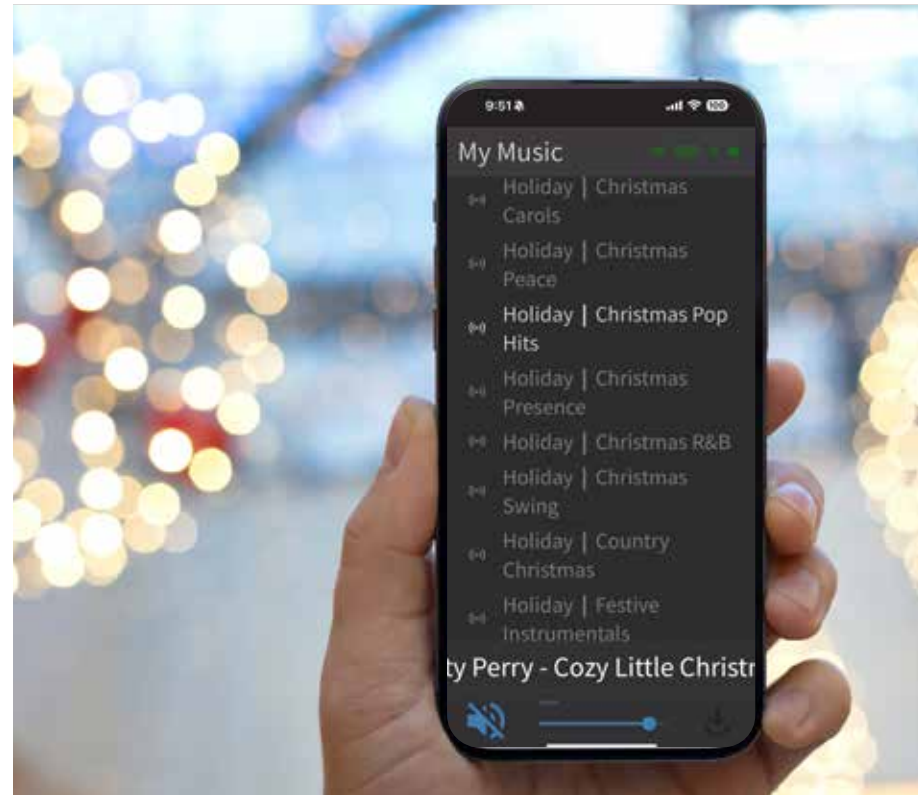

07 Christmas Swing

Toe-tappin' tracks and sentimental ballads. Your holiday party "doesn't mean a thing if it ain't got that swing!" Typical artists: Bing Crosby, Nat King Cole, Ella Fitzgerald, Louis Armstrong, Diana Krall, Lena Horne, Tony Bennett, Stacey Kent, Lou Rawls.

08 Country Christmas

Celebrate a holiday party down country lane with Country star spins of their favorite Christmas songs. Typical artists: Kacey Musgraves, Blake Shelton, Dolly Parton, Lady A, Carrie Underwood, George Strait, Martina McBride, Rascal Flatts, Toby Keith.

Wishlist

Conductor Remote

Choose or change your Holiday Channel as you wish in a twinkle of Santa's eye with your Conductor Remote. Simply open your remote and scroll down to the Holiday section to locate The Twelve Channels of Christmas to make your pick.